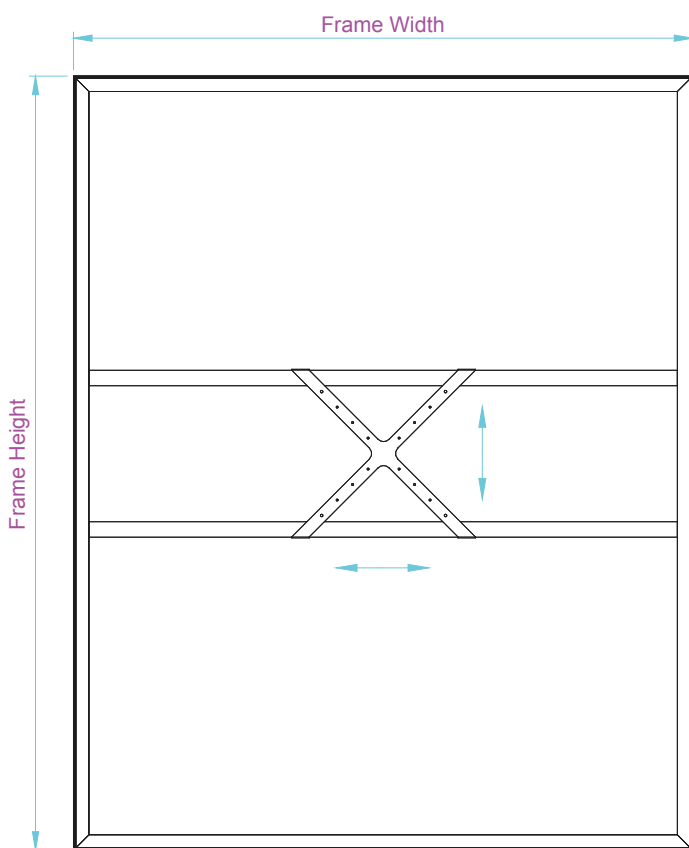

TV bracket

Valid for profiles:

SF-44-1

SF-44-2

Assembly instructions:

Top

TV Bracket
Fabric side

Bottom