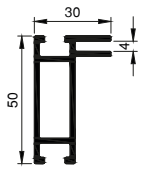

TV bracket

Valid for profiles:

SF-44-1

SF-44-2

Assembly instructions:

Top

TV Bracket
Fabric side

Bottom