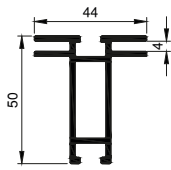

TV bracket

Valid for profiles:

SF-44-1

SF-44-2

Assembly instructions:

Top

TV Bracket
Fabric side

Bottom